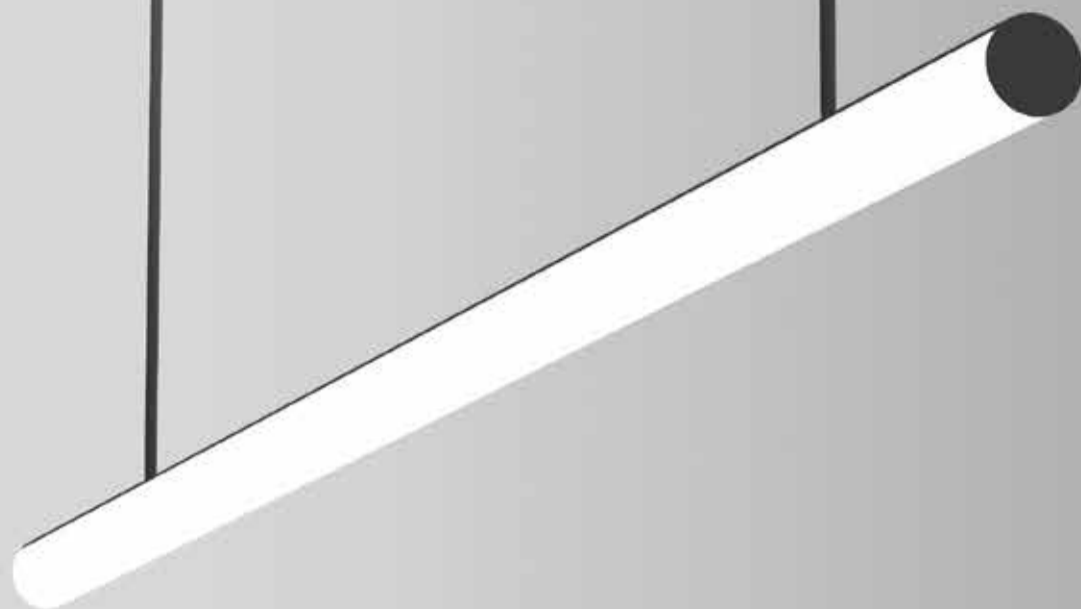

divinity lights

SILIN ROUND

Quick Info

CRI ≥ 90

3000K/ 4000K/ 5700K

Tunable White 2700-6500K

ON-OFF/ ON-OFF (FLICKER FREE)

DALI-2 DT6 / DALI-2 DT8/ DALI+

SDCM<3

Arclyic Diffuser

L70 @50,000h

Aluminium

Types

Pendant

Single Line Diagram

Pendant Mounted

Profile Code
SDL-1035

Diffuser

SILIN Round

Silin Round fixture has

- Extruded Aluminium Luminaire Housing
- Premium Finish Powder coating
- High efficiency arclyic diffuser
- 280 degree uniform light distribution
- Energy efficient LED with high colour rendering
- LED PCB mounted on insert design with heat sink
- Snap-fit system and no visible screw
- Pendant using suspension cable with M6 bolt and fastener
- Bottom opening for easy maintenance

Light Distribution

Direct

CRI ≥ 90

TUNABLE WHITE

SILIN ROUND

SILIN ROUND

System Power	Dimensions
5W	L = 300mm
10W	L = 600mm
15W	L = 900mm
20W	L = 1200mm
40W	L = 2400mm

Order Options