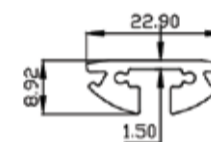

Profile Code
SDL-1035

Diffuser

SILIN Round

Silin Round fixture has

- Extruded Aluminium Luminaire Housing
- Premium Finish Powder coating
- High efficiency arclyic diffuser
- 280 degree uniform light distribution
- Energy efficient LED with high colour rendering
- LED PCB mounted on insert design with heat sink
- Snap-fit system and no visible screw
- Pendant using suspension cable with M6 bolt and fastener
- Bottom opening for easy maintenance

Light Distribution

Direct

CRI ≥ 90

TUNABLE WHITE

SILIN ROUND

SILIN ROUND

System Power	Dimensions
5W	L = 300mm
10W	L = 600mm
15W	L = 900mm
20W	L = 1200mm
40W	L = 2400mm

Order Options